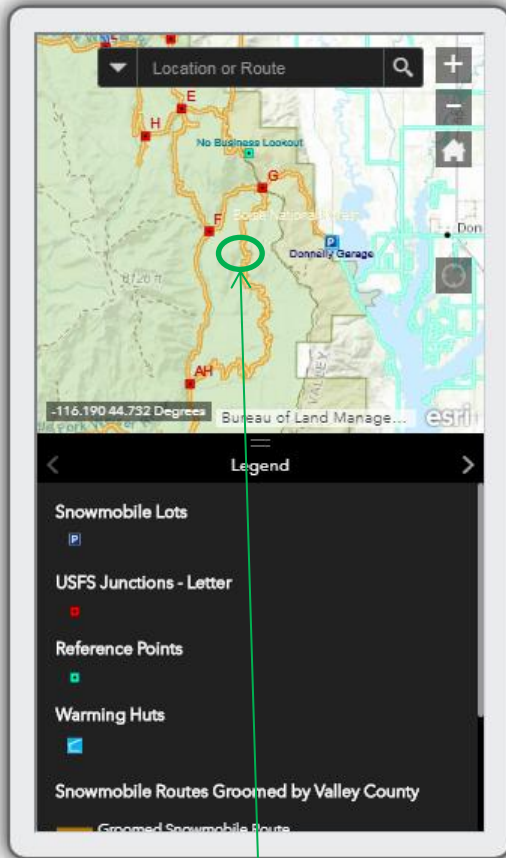

How to Navigate Online Maps From Your Phone

iPhone 8 / iPhone 7 / 6s / 6 375 x 667

CLICK THE ROUTE
OR
OTHER MAP OBJECT

iPhone 8 / iPhone 7 / 6s / 6 375 x 667

CLICK THE ARROW
TO SEE
GROOM DATES

iPhone 8 / iPhone 7 / 6s / 6 375 x 667

"X" TO EXIT
BACK TO MAP

iPhone 8 / iPhone 7 / 6s / 6 375 x 667

USE ARROW TO
SEE OTHER DETAILS

iPhone 8 / iPhone 7 / 6s / 6 375 x 667

USE ARROW AGAIN
TO SEE
[SNOW DEPTH](#)

iPhone 8 / iPhone 7 / 6s / 6 375 x 667

CHECK BOX TO
TURN ON
SNOW DEPTH

CLICK ARROW AGAIN
TO SEE
[SNOW FORECAST](#)