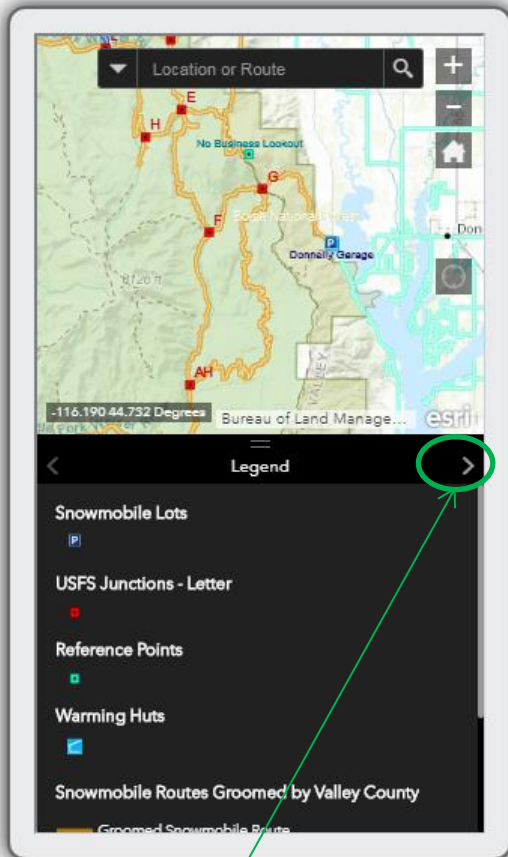

How to Navigate Online Maps From Your Phone

iPhone 8 / iPhone 7 / 6s / 6 375 x 667

CLICK THE ROUTE
OR
OTHER MAP OBJECT

iPhone 8 / iPhone 7 / 6s / 6 375 x 667

CLICK THE ARROW
TO SEE
GROOM DATES

iPhone 8 / iPhone 7 / 6s / 6 375 x 667

"X" TO EXIT
BACK TO MAP

iPhone 8 / iPhone 7 / 6s / 6 375 x 667

USE ARROW TO
SEE OTHER DETAILS

iPhone 8 / iPhone 7 / 6s / 6 375 x 667

USE ARROW AGAIN
TO SEE
[SNOW DEPTH](#)

iPhone 8 / iPhone 7 / 6s / 6 375 x 667

CHECK BOX TO
TURN ON
SNOW DEPTH

CLICK ARROW AGAIN
TO SEE
[SNOW FORECAST](#)