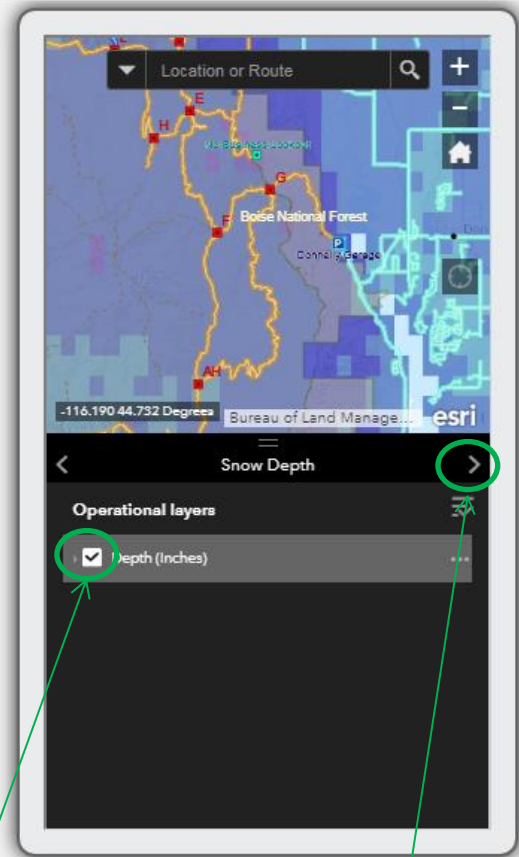

"X" TO EXIT
BACK TO MAP

iPhone 8 / iPhone 7 / 6s / 6 375 x 667

USE ARROW TO
SEE OTHER DETAILS

iPhone 8 / iPhone 7 / 6s / 6 375 x 667

USE ARROW AGAIN
TO SEE
[SNOW DEPTH](#)

iPhone 8 / iPhone 7 / 6s / 6 375 x 667

CHECK BOX TO
TURN ON
SNOW DEPTH

CLICK ARROW AGAIN
TO SEE
[SNOW FORECAST](#)