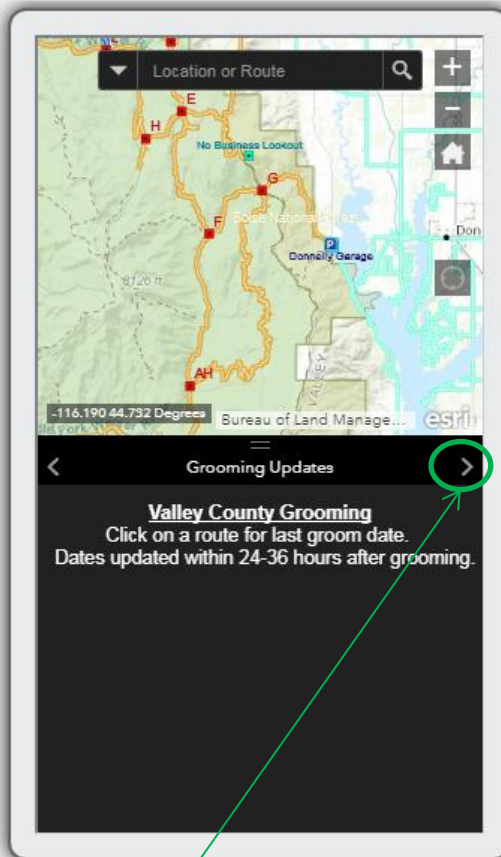

How to Navigate Online Maps From Your Phone

iPhone 8 / iPhone 7 / 6s / 6 375 x 667

CLICK THE ROUTE
OR
OTHER MAP OBJECT

iPhone 8 / iPhone 7 / 6s / 6 375 x 667

CLICK THE ARROW
TO SEE
GROOM DATES

iPhone 8 / iPhone 7 / 6s / 6 375 x 667

"X" TO EXIT
BACK TO MAP

iPhone 8 / iPhone 7 / 6s / 6 375 x 667

USE ARROW TO
SEE OTHER DETAILS

iPhone 8 / iPhone 7 / 6s / 6 375 x 667

USE ARROW AGAIN
TO SEE
[SNOW DEPTH](#)

iPhone 8 / iPhone 7 / 6s / 6 375 x 667

CHECK BOX TO
TURN ON
SNOW DEPTH

CLICK ARROW AGAIN
TO SEE
[SNOW FORECAST](#)