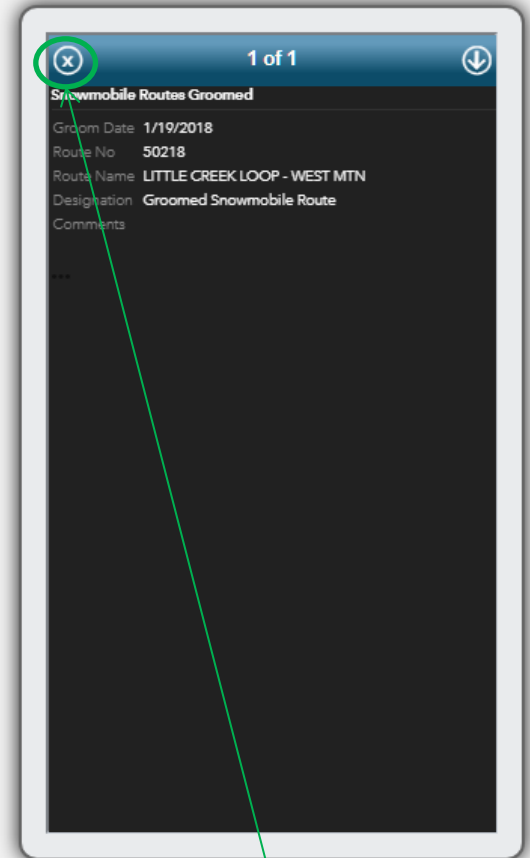

How to Navigate Online Maps From Your Phone

iPhone 8 / iPhone 7 / 6s / 6 375 x 667

CLICK THE ROUTE
OR
OTHER MAP OBJECT

iPhone 8 / iPhone 7 / 6s / 6 375 x 667

CLICK THE ARROW
TO SEE
GROOM DATES

iPhone 8 / iPhone 7 / 6s / 6 375 x 667

"X" TO EXIT
BACK TO MAP

iPhone 8 / iPhone 7 / 6s / 6 375 x 667

USE ARROW TO
SEE OTHER DETAILS

iPhone 8 / iPhone 7 / 6s / 6 375 x 667

USE ARROW AGAIN
TO SEE
[SNOW DEPTH](#)

iPhone 8 / iPhone 7 / 6s / 6 375 x 667

CHECK BOX TO
TURN ON
SNOW DEPTH

CLICK ARROW AGAIN
TO SEE
[SNOW FORECAST](#)