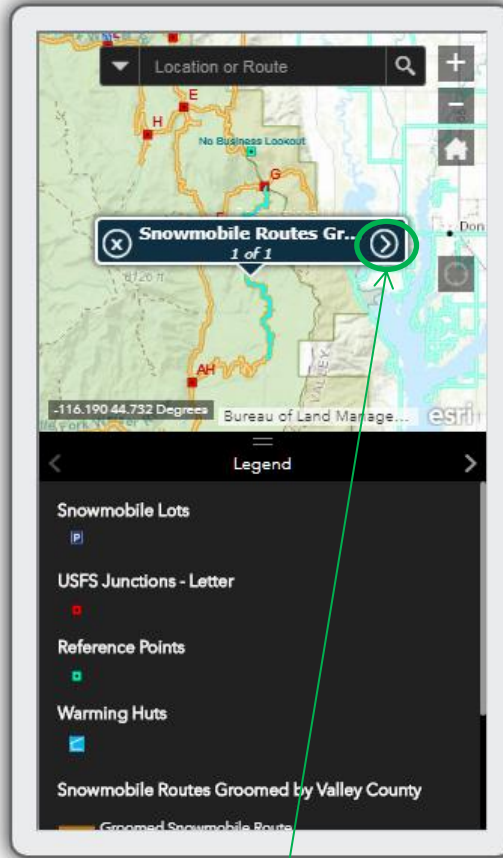

How to Navigate Online Maps From Your Phone

iPhone 8 / iPhone 7 / 6s / 6 375 x 667

CLICK THE ROUTE
OR
OTHER MAP OBJECT

iPhone 8 / iPhone 7 / 6s / 6 375 x 667

CLICK THE ARROW
TO SEE
GROOM DATES

iPhone 8 / iPhone 7 / 6s / 6 375 x 667

"X" TO EXIT
BACK TO MAP

iPhone 8 / iPhone 7 / 6s / 6 375 x 667

USE ARROW TO
SEE OTHER DETAILS

iPhone 8 / iPhone 7 / 6s / 6 375 x 667

USE ARROW AGAIN
TO SEE
[SNOW DEPTH](#)

iPhone 8 / iPhone 7 / 6s / 6 375 x 667

CHECK BOX TO
TURN ON
SNOW DEPTH

CLICK ARROW AGAIN
TO SEE
[SNOW FORECAST](#)